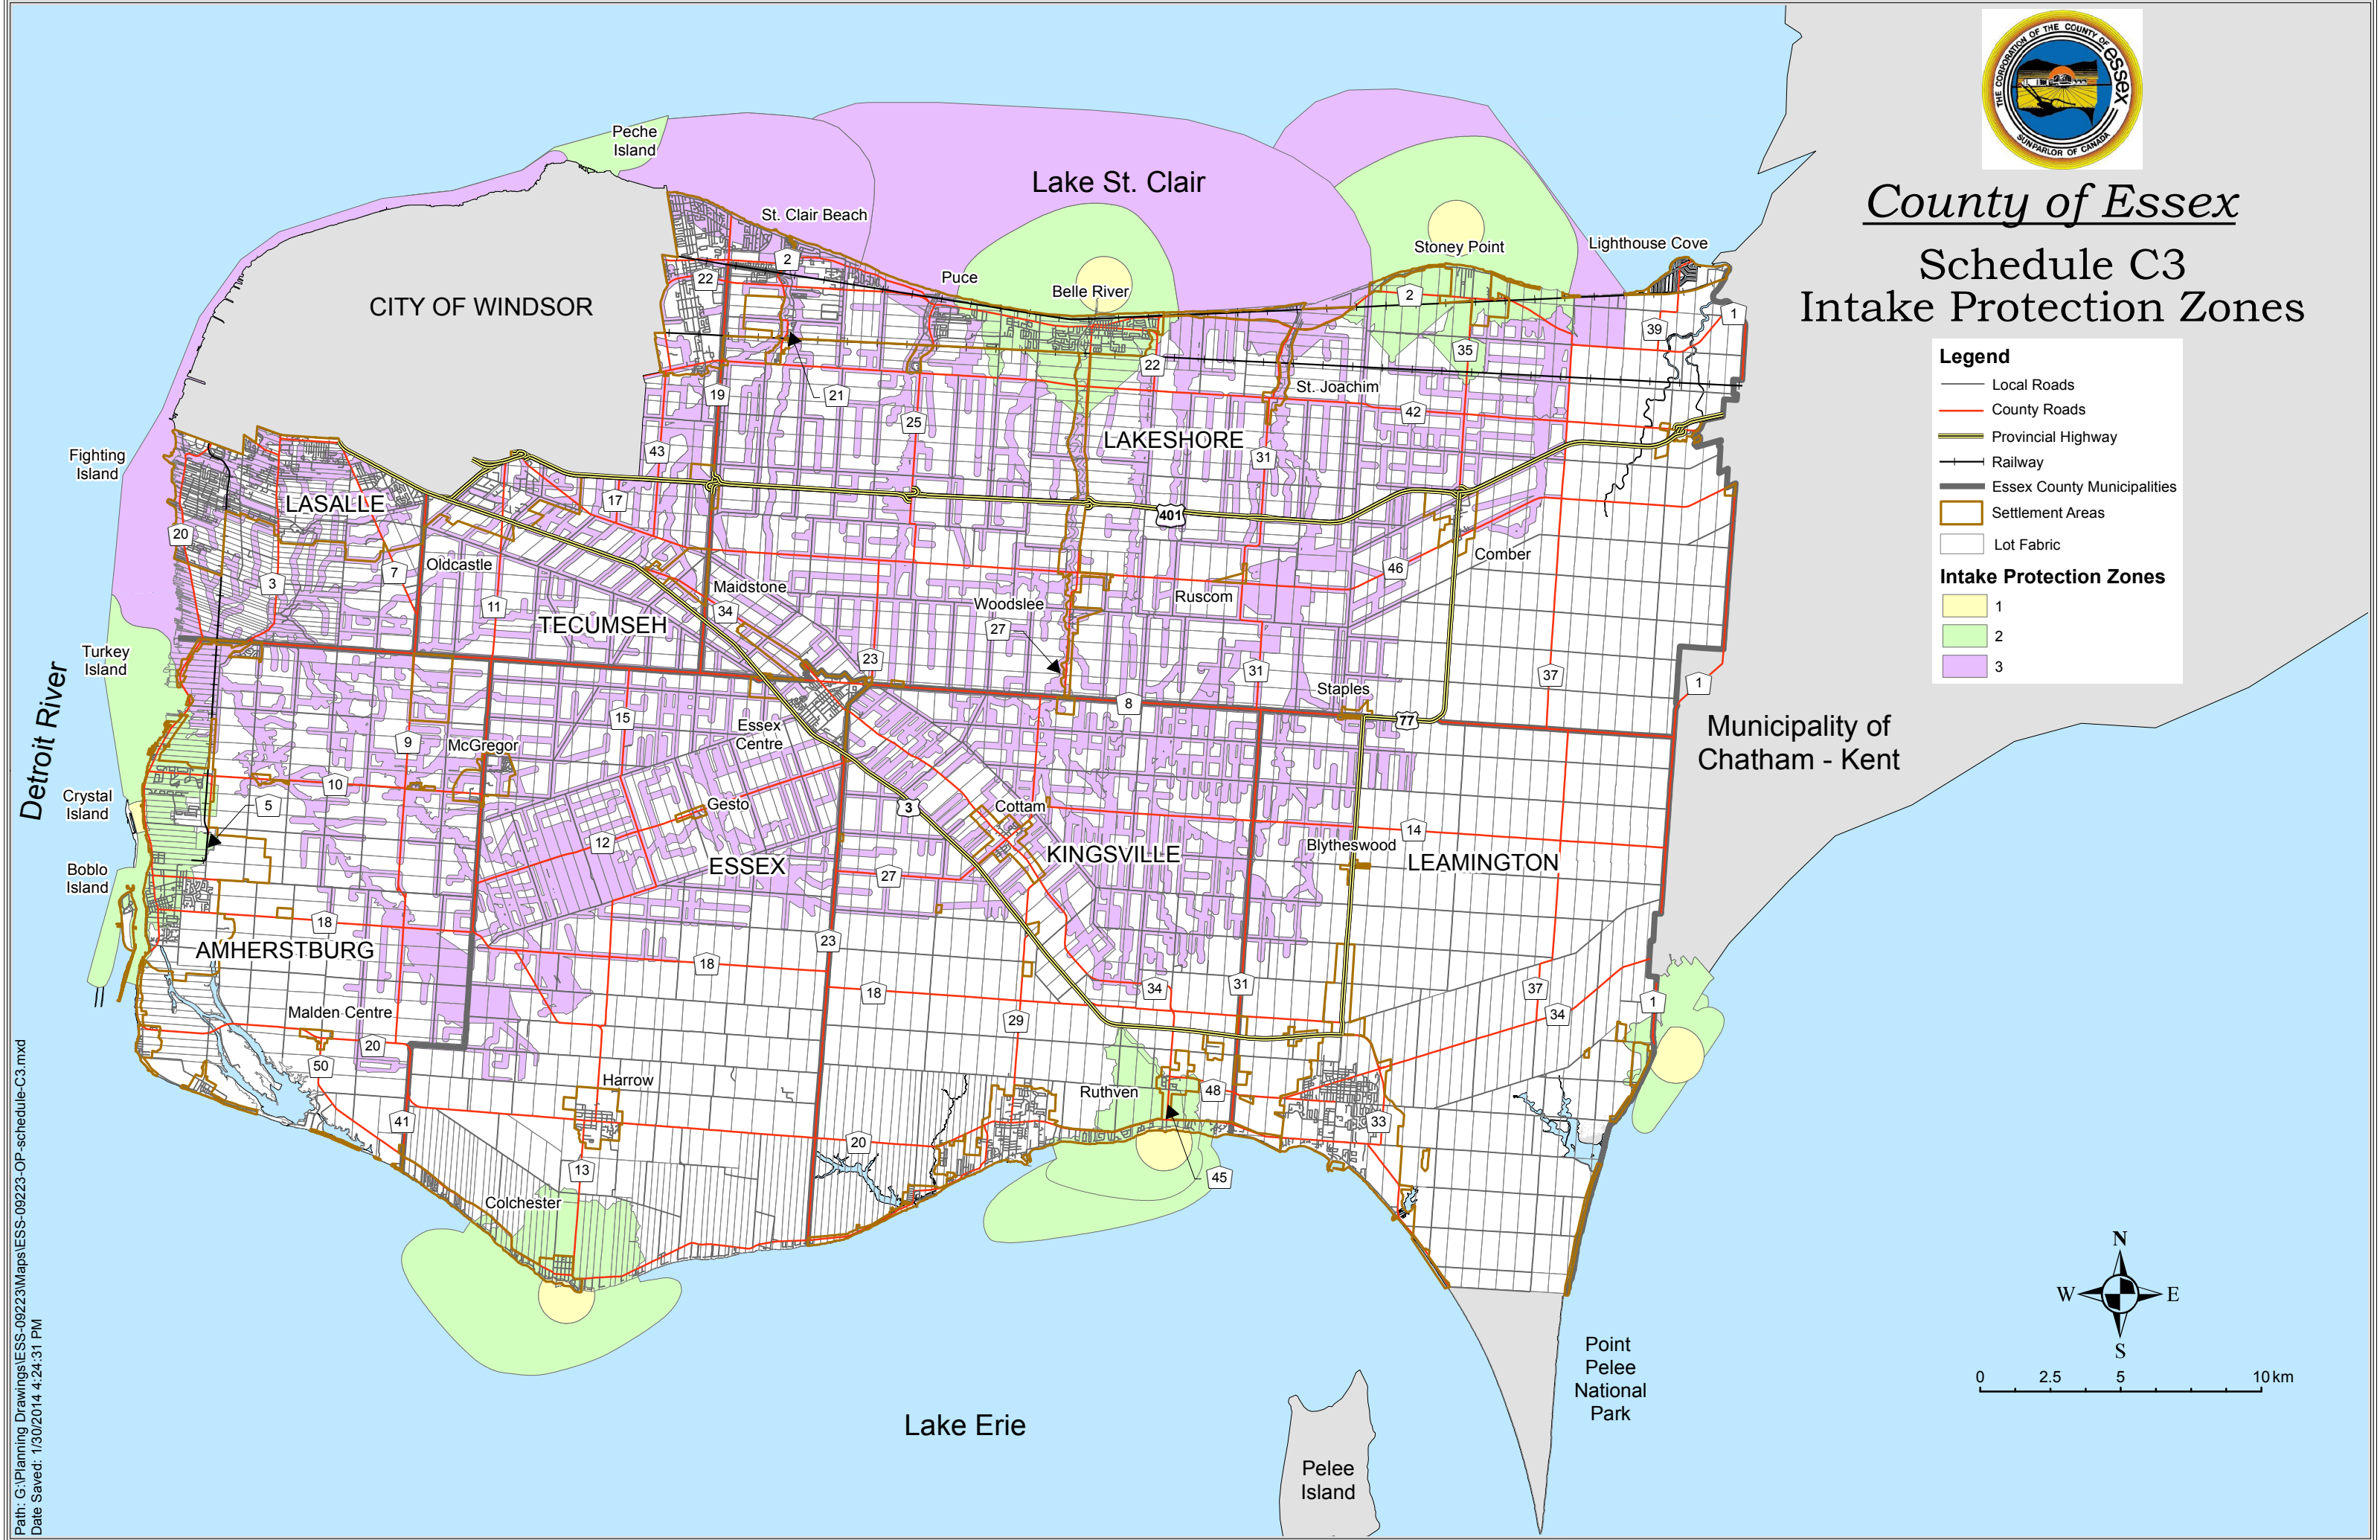

# County of Essex

## Schedule C3 Intake Protection Zones

**Legend**

- Local Roads
- County Roads
- Provincial Highway
- Railway
- Essex County Municipalities
- Settlement Areas
- Lot Fabric

**Intake Protection Zones**

- 1
- 2
- 3

Path: G:\Planning Drawings\ESS-09223\Maps\ESS-09223-OP-schedule-C3.mxd  
Date Saved: 1/30/2014 4:24:31 PM