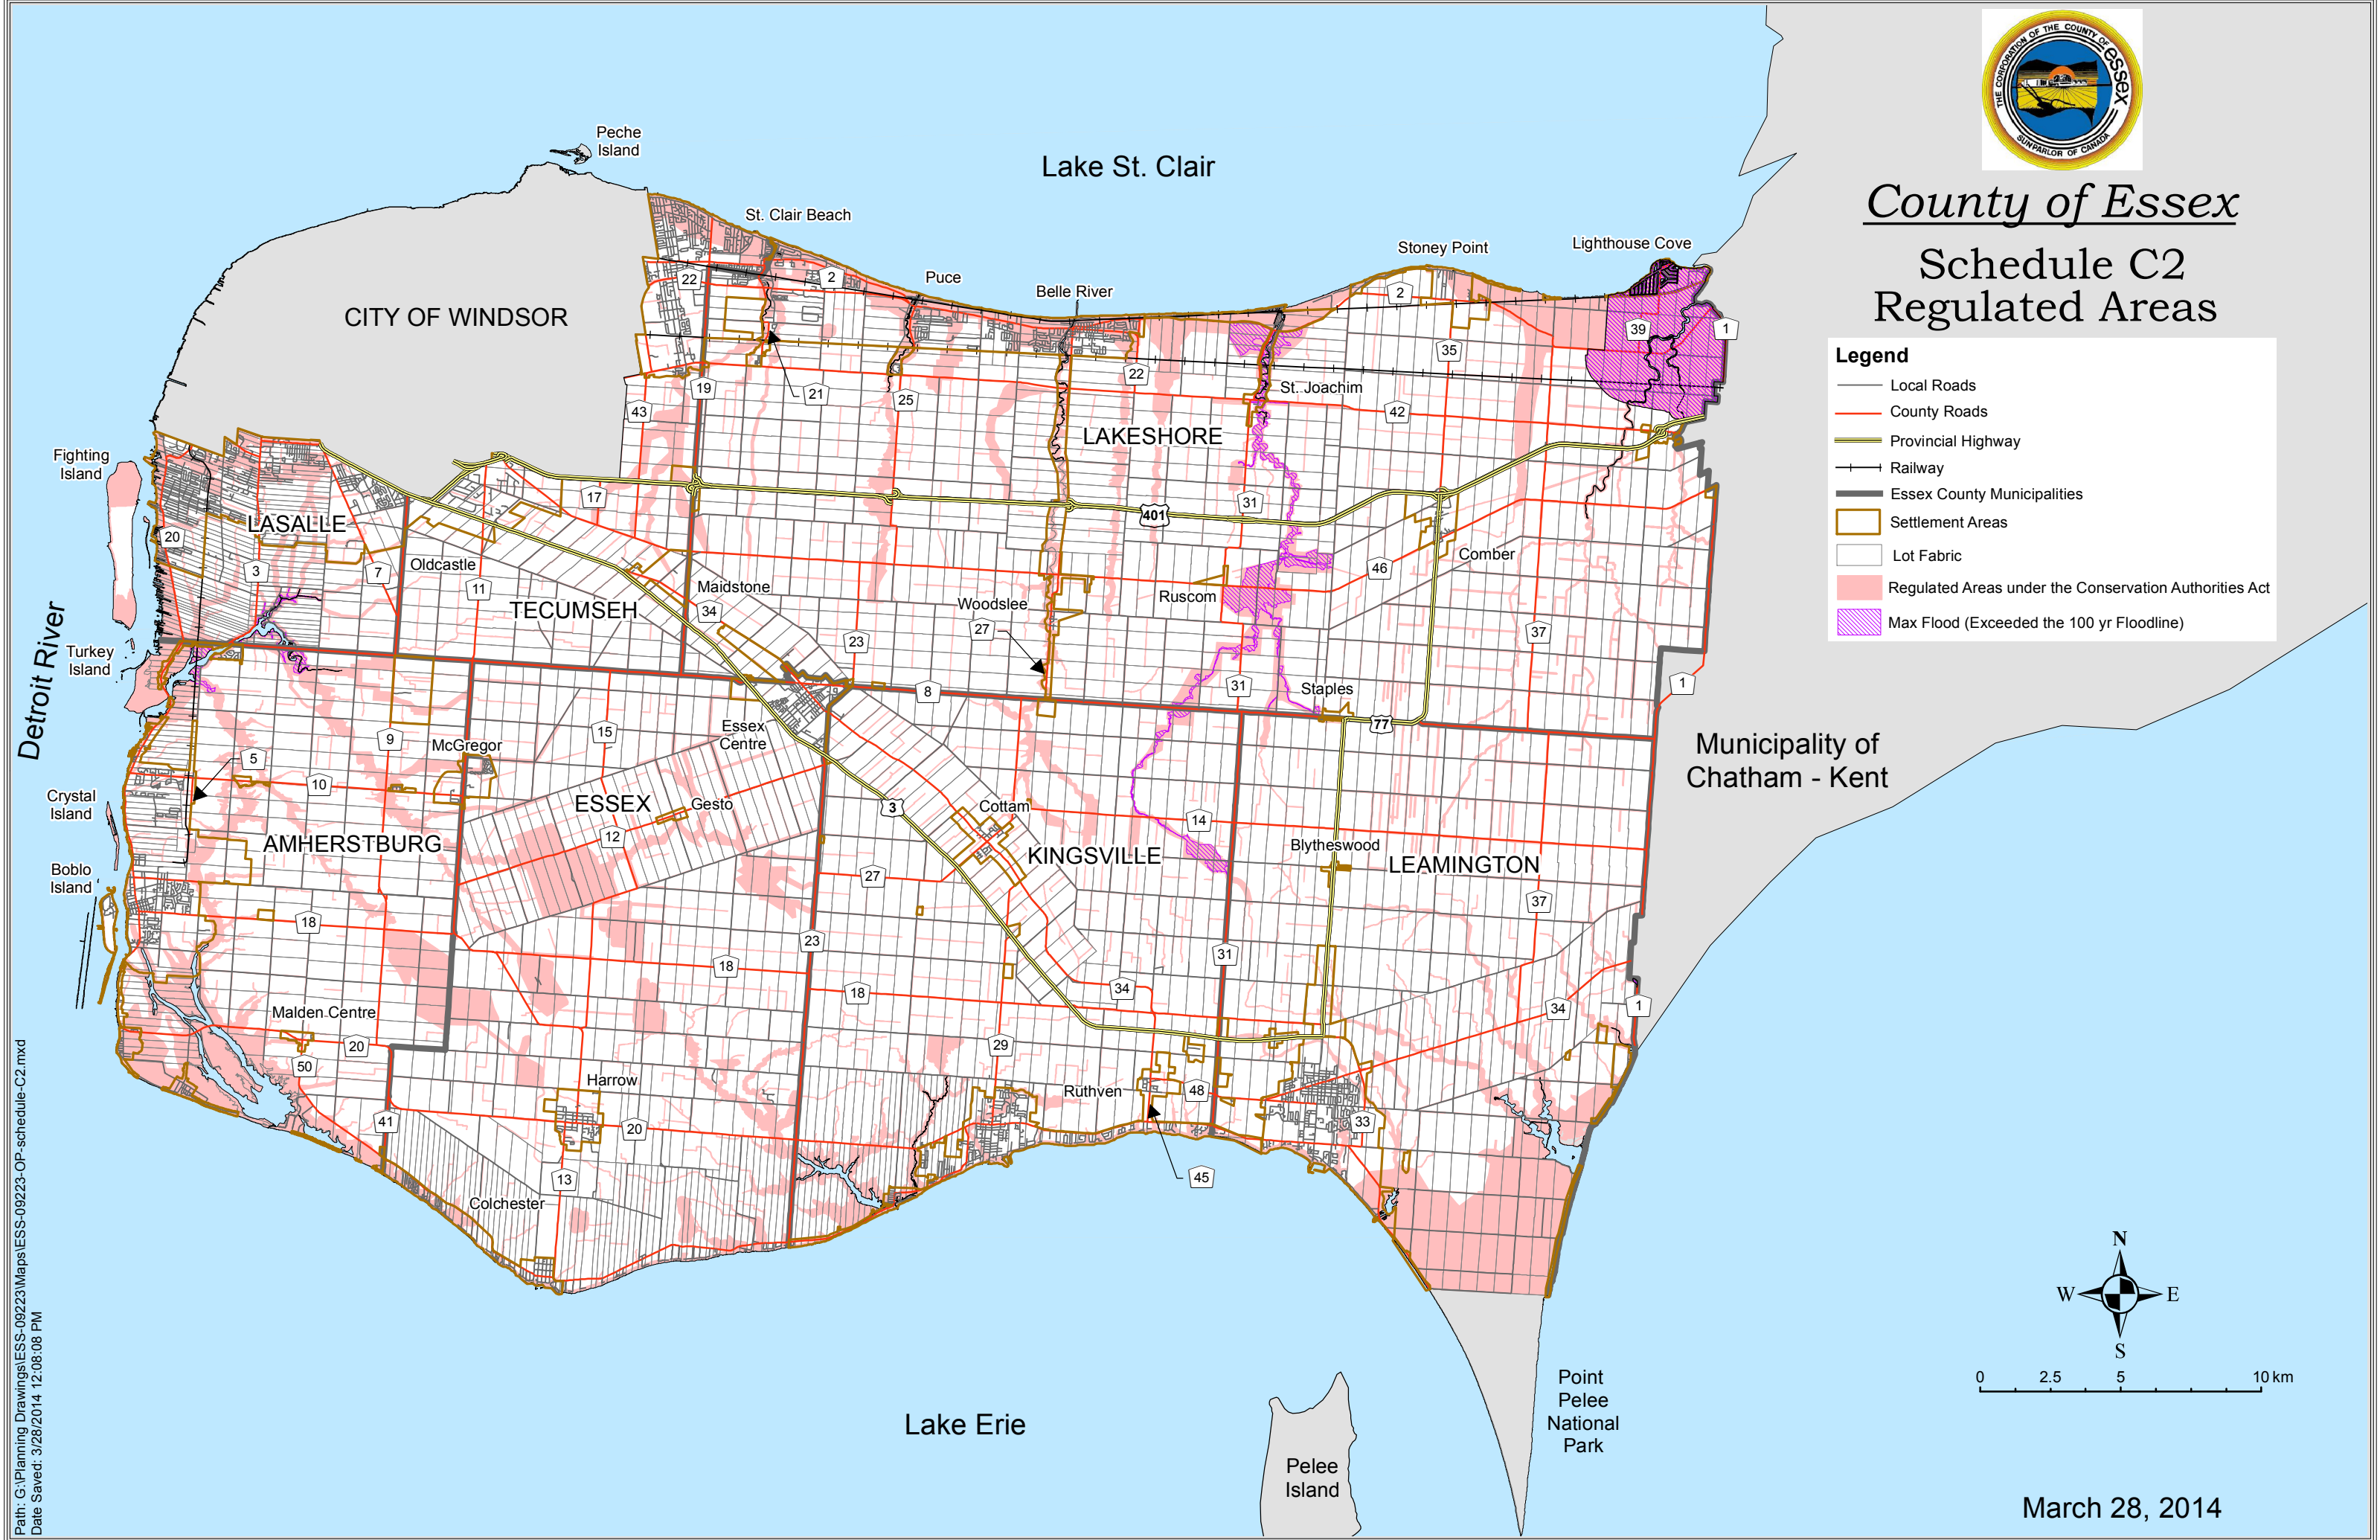

County of Essex

Schedule C2 Regulated Areas

Legend

- Local Roads
- County Roads
- Provincial Highway
- Railway
- Essex County Municipalities
- Settlement Areas
- Lot Fabric
- Regulated Areas under the Conservation Authorities Act
- Max Flood (Exceeded the 100 yr Floodline)

Path: G:\Planning Drawings\ESS-09223\Maps\ESS-09223-OP-schedule-C2.mxd
Date Saved: 3/28/2014 12:08:08 PM

March 28, 2014