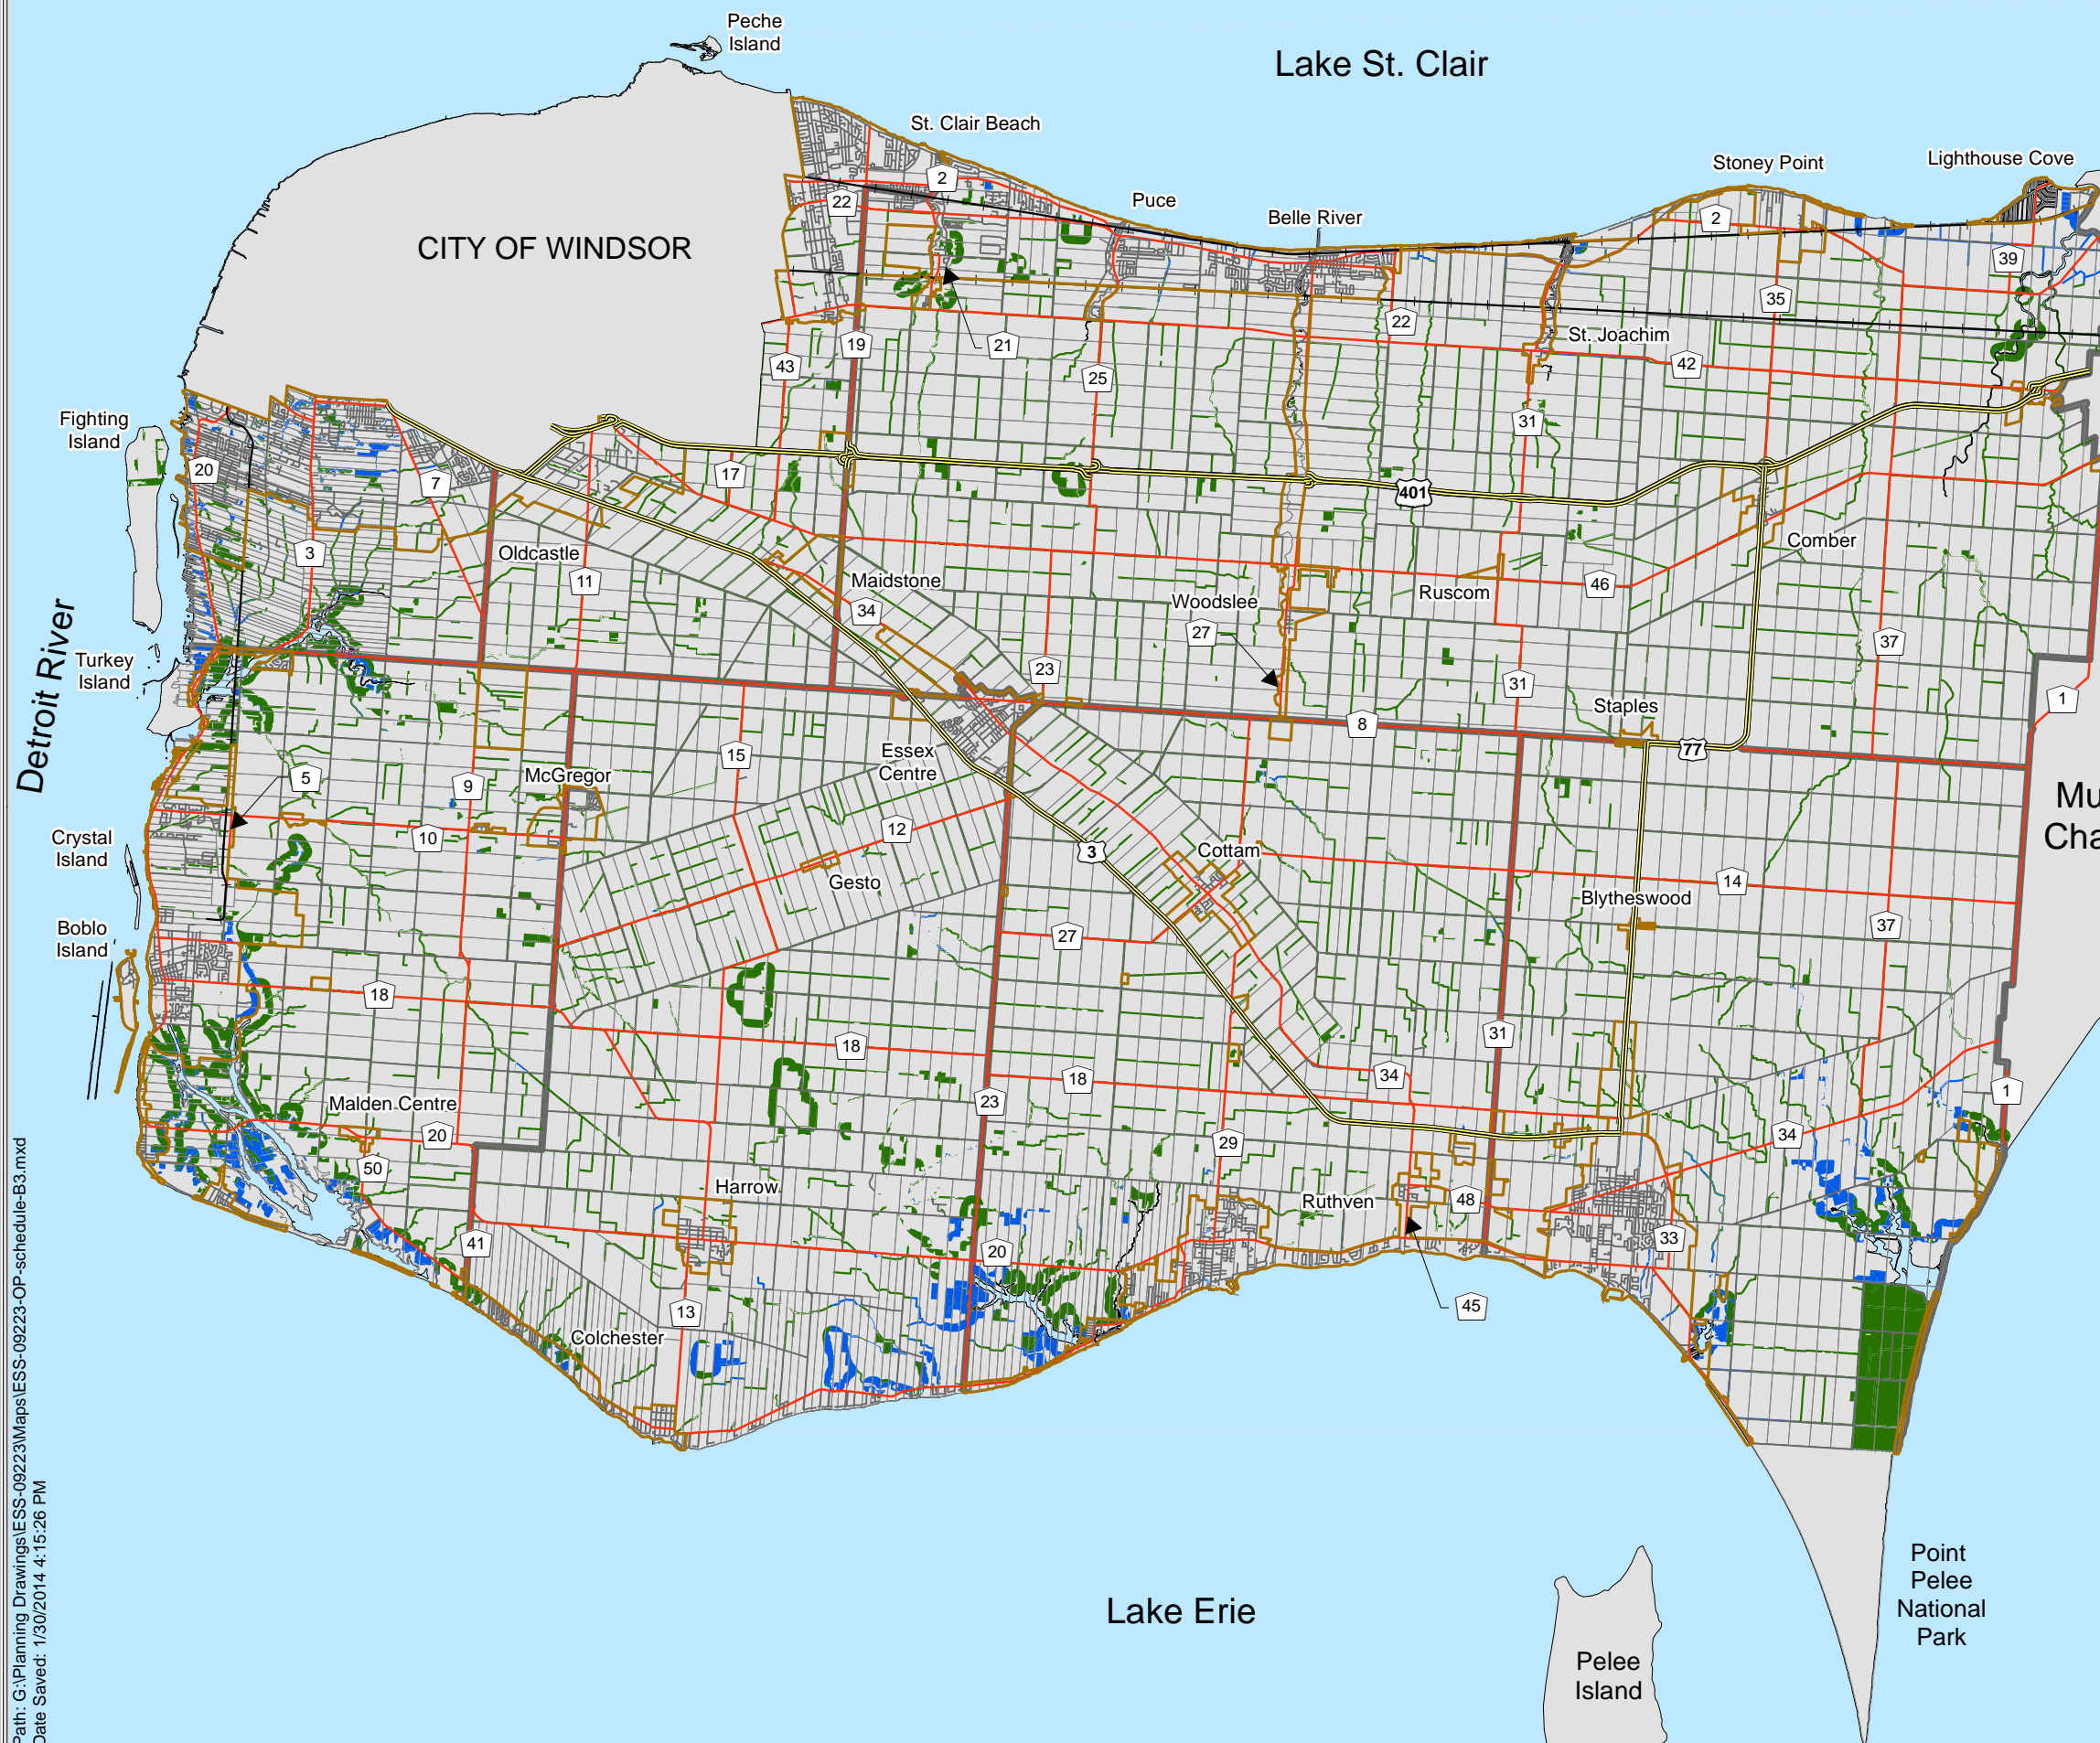

County of Essex

Schedule B3

Natural Heritage System Restoration Opportunities Overlay

Legend

- Local Roads
- County Roads
- Provincial Highway
- Railway
- Essex County Municipalities
- Settlement Areas
- Lot Fabric
- Primary (3-5)
- Secondary (1-2)

Municipality of
Chatham - Kent